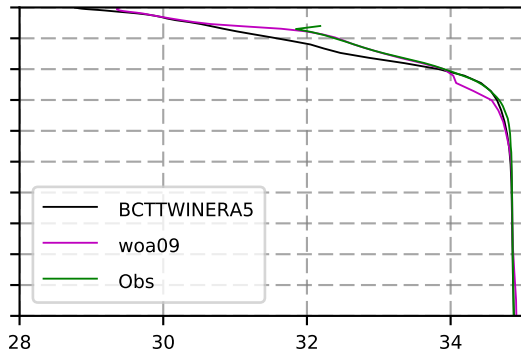

2007 mean temperature  
@ moor Arctic B box

2007 mean Salinity  
@ moor Arctic B box

@ moor EUR box

@ moor EUR box