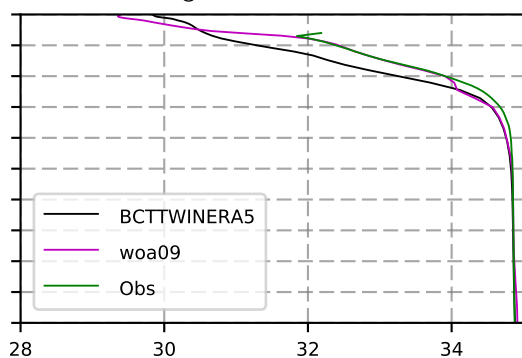

2008 mean temperature
@ moor Arctic B box

2008 mean Salinity
@ moor Arctic B box

@ moor EUR box

@ moor EUR box