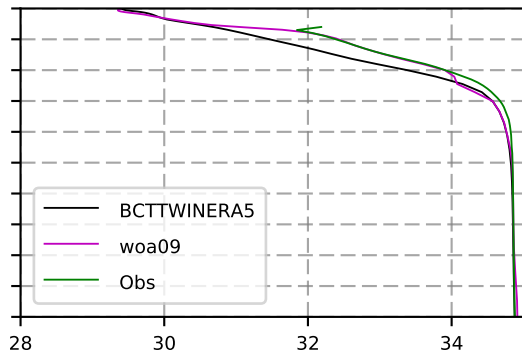

2009 mean temperature  
@ moor Arctic B box

2009 mean Salinity  
@ moor Arctic B box

@ moor EUR box

@ moor EUR box