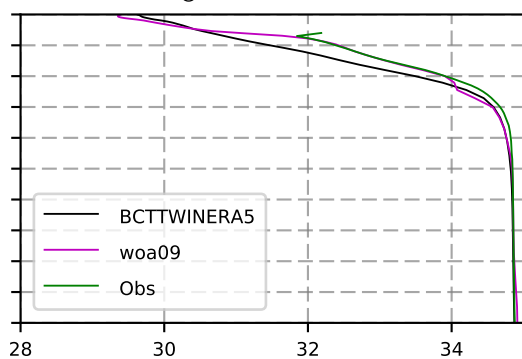

2010 mean temperature
@ moor Arctic B box

2010 mean Salinity
@ moor Arctic B box

@ moor EUR box

@ moor EUR box