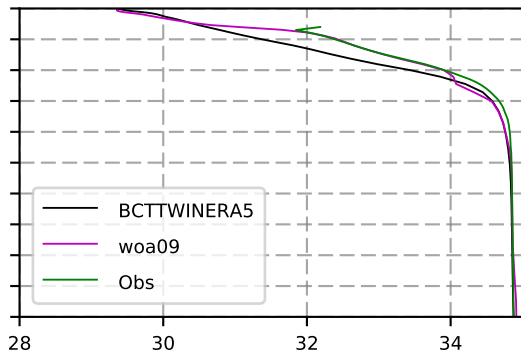

2011 mean temperature  
@ moor Arctic B box

2011 mean Salinity  
@ moor Arctic B box

@ moor EUR box

@ moor EUR box