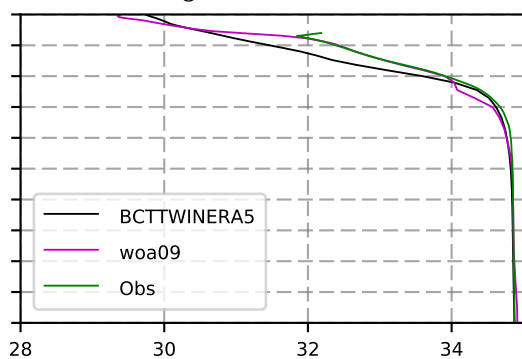

2012 mean temperature
@ moor Arctic B box

2012 mean Salinity
@ moor Arctic B box

@ moor EUR box

@ moor EUR box