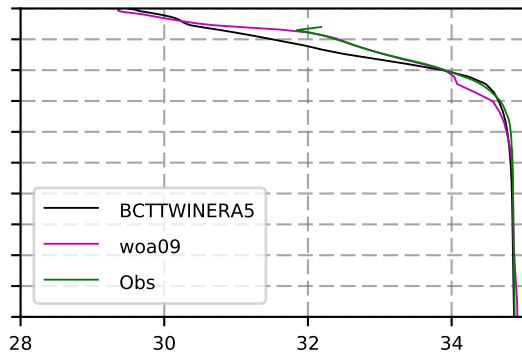

2013 mean temperature
@ moor Arctic B box

2013 mean Salinity
@ moor Arctic B box

@ moor EUR box

@ moor EUR box