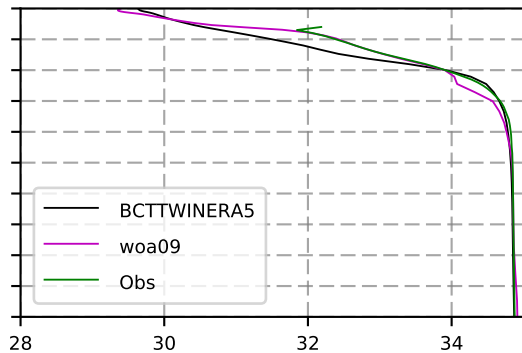

2014 mean temperature
@ moor Arctic B box

2014 mean Salinity
@ moor Arctic B box

@ moor EUR box

@ moor EUR box