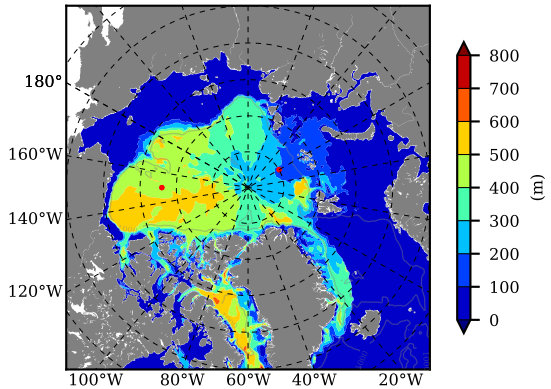

BCTTWINERA5SS AW Max Temp over 1995

AW Max Temp from PHC 3.0

BCTTWINERA5SS AW Max Temp depth

AW Max Temp depth from PHC 3.0