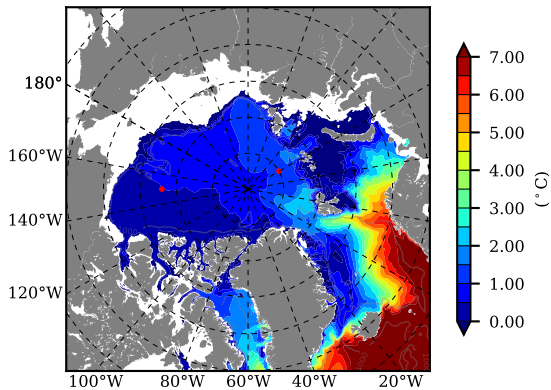

BCTTWINERA5SS AW Max Temp over 1995

AW Max Temp from PHC 3.0

BCTTWINERA5SS AW Max Temp depth

AW Max Temp depth from PHC 3.0