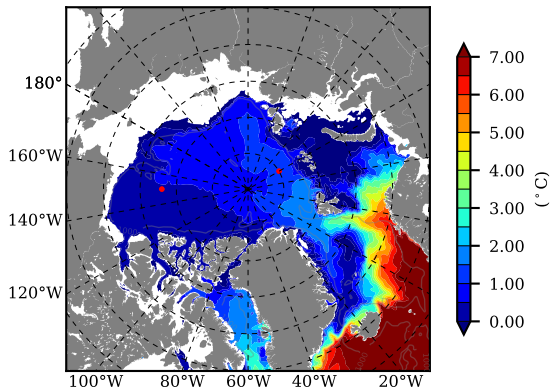

BCTTWINERA5SS AW Max Temp over 1996

AW Max Temp from PHC 3.0

BCTTWINERA5SS AW Max Temp depth

AW Max Temp depth from PHC 3.0