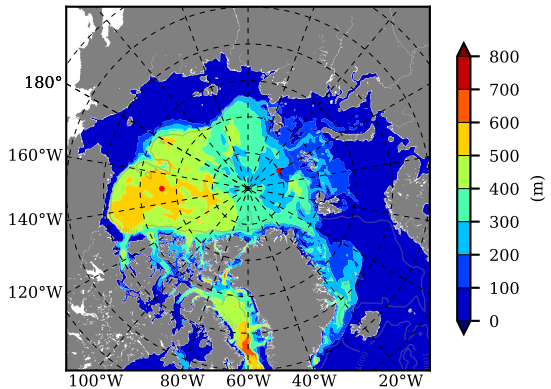

BCTTWINERA5SS AW Max Temp over 1996

AW Max Temp from PHC 3.0

BCTTWINERA5SS AW Max Temp depth

AW Max Temp depth from PHC 3.0