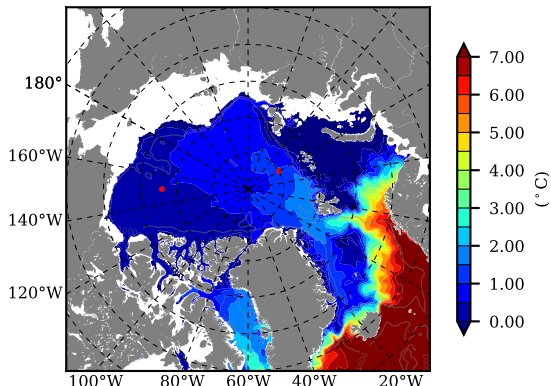

BCTTWINERA5SS AW Max Temp over 1997

AW Max Temp from PHC 3.0

BCTTWINERA5SS AW Max Temp depth

AW Max Temp depth from PHC 3.0