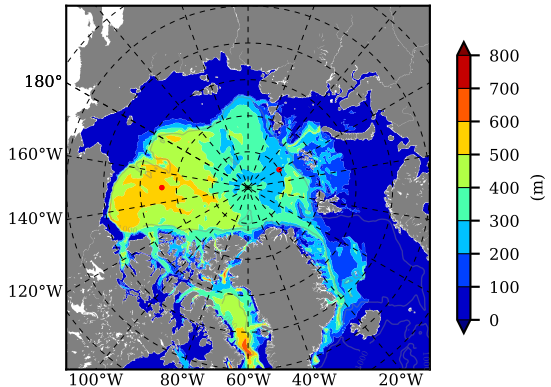

BCTTWINERA5SS AW Max Temp over 1997

AW Max Temp from PHC 3.0

BCTTWINERA5SS AW Max Temp depth

AW Max Temp depth from PHC 3.0