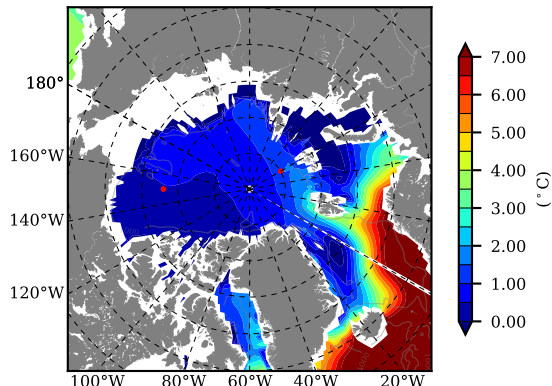

BCTTWINERA5SS AW Max Temp over 1997

AW Max Temp from PHC 3.0

BCTTWINERA5SS AW Max Temp depth

AW Max Temp depth from PHC 3.0