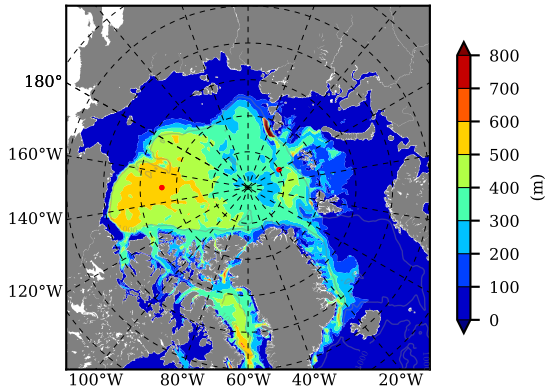

BCTTWINERA5SS AW Max Temp over 1998

AW Max Temp from PHC 3.0

BCTTWINERA5SS AW Max Temp depth

AW Max Temp depth from PHC 3.0