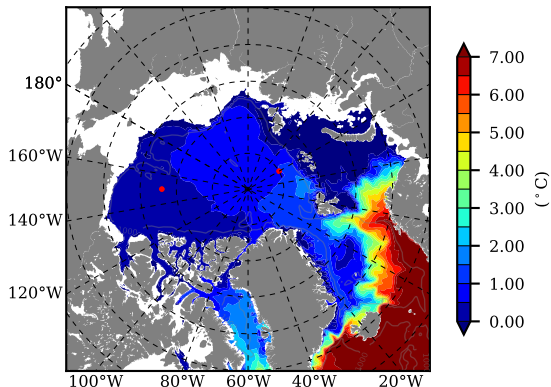

BCTTWINERA5SS AW Max Temp over 1998

AW Max Temp from PHC 3.0

BCTTWINERA5SS AW Max Temp depth

AW Max Temp depth from PHC 3.0