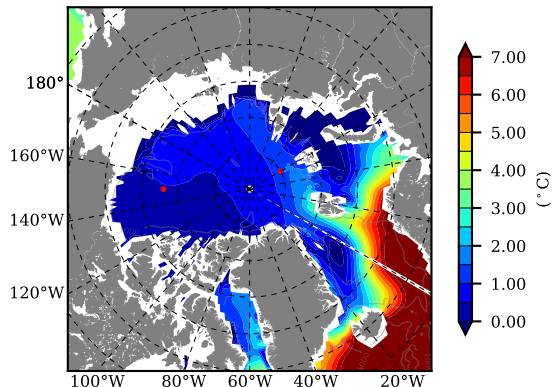

BCTTWINERA5SS AW Max Temp over 1998

AW Max Temp from PHC 3.0

BCTTWINERA5SS AW Max Temp depth

AW Max Temp depth from PHC 3.0