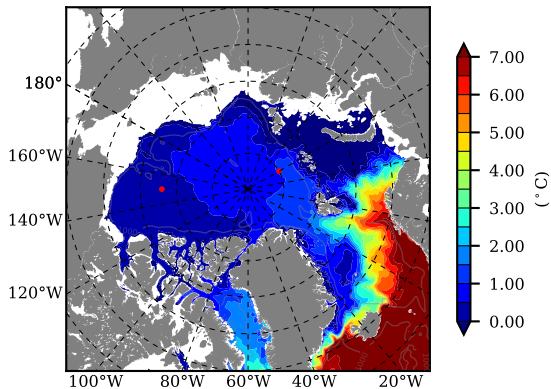

BCTTWINERA5SS AW Max Temp over 1999

AW Max Temp from PHC 3.0

BCTTWINERA5SS AW Max Temp depth

AW Max Temp depth from PHC 3.0