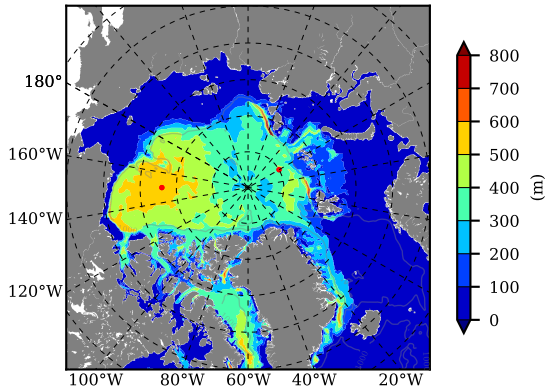

BCTTWINERA5SS AW Max Temp over 1999

AW Max Temp from PHC 3.0

BCTTWINERA5SS AW Max Temp depth

AW Max Temp depth from PHC 3.0