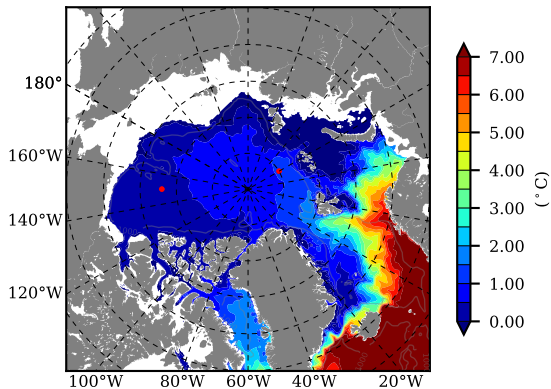

BCTTWINERA5SS AW Max Temp over
2000

AW Max Temp from
PHC 3.0

BCTTWINERA5SS AW Max Temp depth

AW Max Temp depth from
PHC 3.0