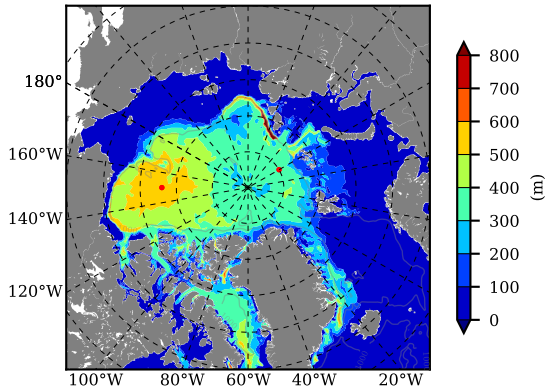

BCTTWINERA5SS AW Max Temp over
2000

AW Max Temp from
PHC 3.0

BCTTWINERA5SS AW Max Temp depth

AW Max Temp depth from
PHC 3.0