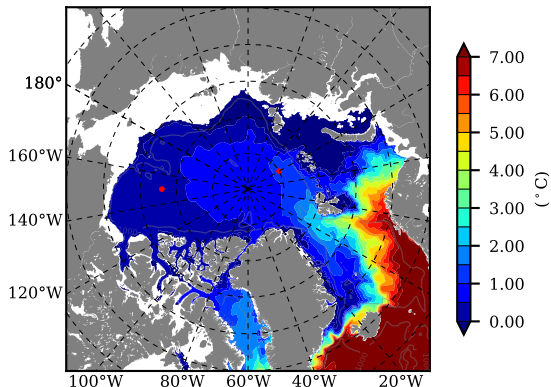

BCTTWINERA5SS AW Max Temp over 2001

AW Max Temp from PHC 3.0

BCTTWINERA5SS AW Max Temp depth

AW Max Temp depth from PHC 3.0