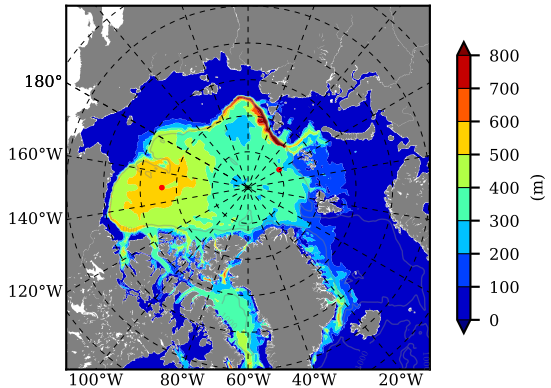

BCTTWINERA5SS AW Max Temp over 2001

AW Max Temp from PHC 3.0

BCTTWINERA5SS AW Max Temp depth

AW Max Temp depth from PHC 3.0