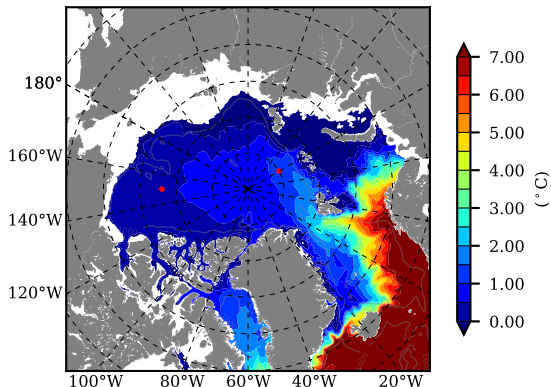

BCTTWINERA5SS AW Max Temp over  
2002

AW Max Temp from  
PHC 3.0

BCTTWINERA5SS AW Max Temp depth

AW Max Temp depth from  
PHC 3.0