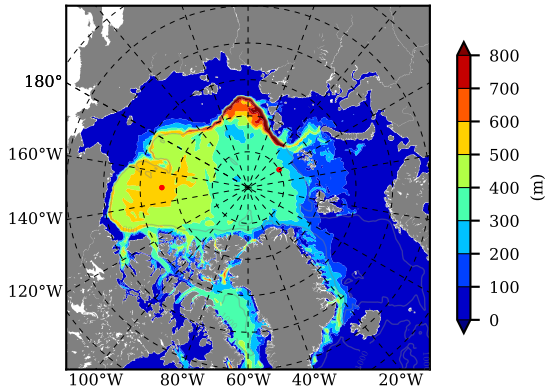

BCTTWINERA5SS AW Max Temp over  
2002

AW Max Temp from  
PHC 3.0

BCTTWINERA5SS AW Max Temp depth

AW Max Temp depth from  
PHC 3.0