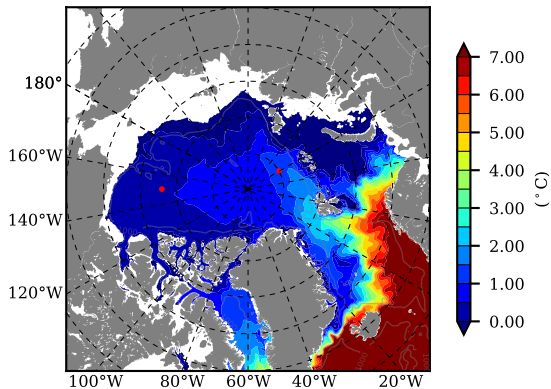

BCTTWINERA5SS AW Max Temp over 2003

AW Max Temp from PHC 3.0

BCTTWINERA5SS AW Max Temp depth

AW Max Temp depth from PHC 3.0