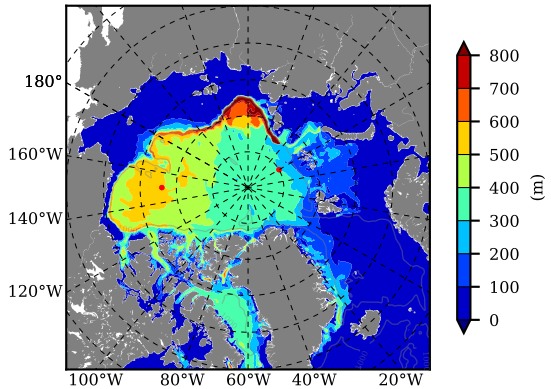

BCTTWINERA5SS AW Max Temp over 2003

AW Max Temp from PHC 3.0

BCTTWINERA5SS AW Max Temp depth

AW Max Temp depth from PHC 3.0