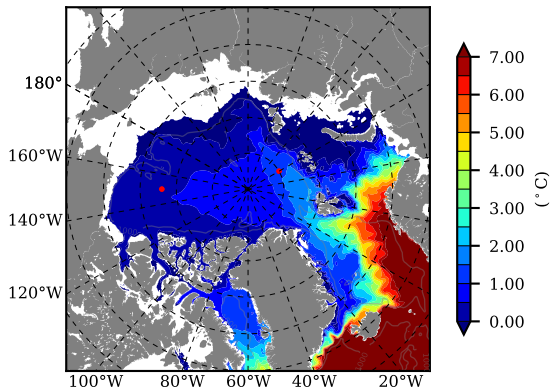

BCTTWINERA5SS AW Max Temp over 2004

AW Max Temp from PHC 3.0

BCTTWINERA5SS AW Max Temp depth

AW Max Temp depth from PHC 3.0