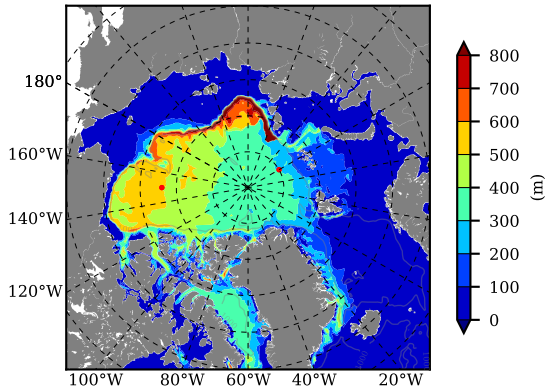

BCTTWINERA5SS AW Max Temp over 2004

AW Max Temp from PHC 3.0

BCTTWINERA5SS AW Max Temp depth

AW Max Temp depth from PHC 3.0