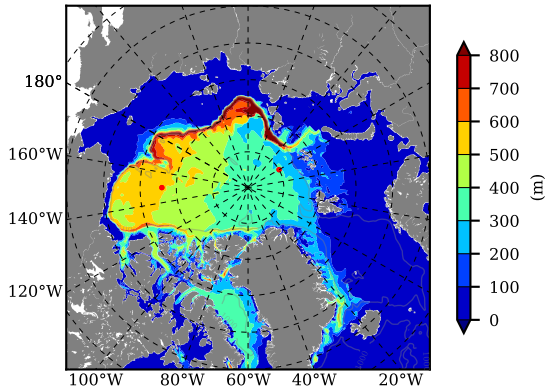

BCTTWINERA5SS AW Max Temp over 2005

AW Max Temp from PHC 3.0

BCTTWINERA5SS AW Max Temp depth

AW Max Temp depth from PHC 3.0