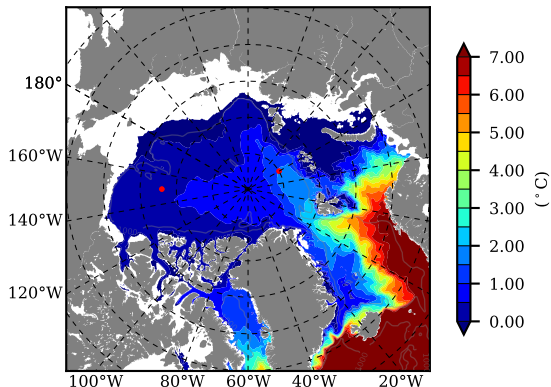

BCTTWINERA5SS AW Max Temp over 2005

AW Max Temp from PHC 3.0

BCTTWINERA5SS AW Max Temp depth

AW Max Temp depth from PHC 3.0