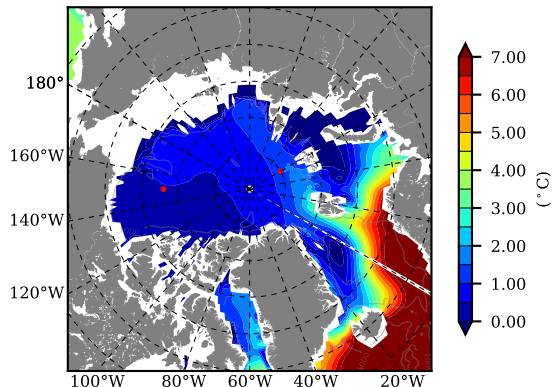

BCTTWINERA5SS AW Max Temp over 2006

AW Max Temp from PHC 3.0

BCTTWINERA5SS AW Max Temp depth

AW Max Temp depth from PHC 3.0