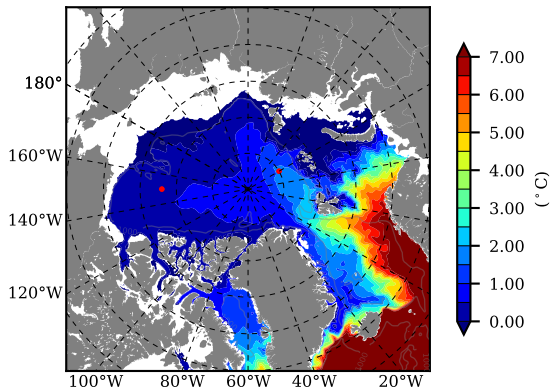

BCTTWINERA5SS AW Max Temp over 2006

AW Max Temp from PHC 3.0

BCTTWINERA5SS AW Max Temp depth

AW Max Temp depth from PHC 3.0