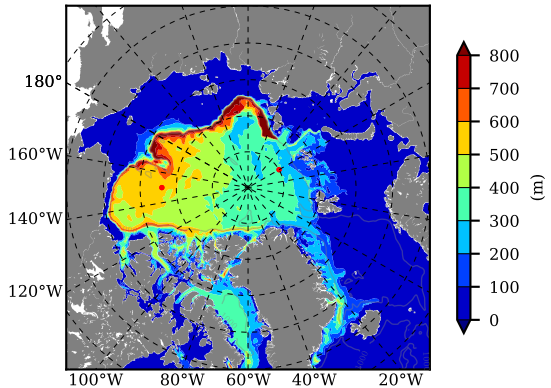

BCTTWINERA5SS AW Max Temp over 2006

AW Max Temp from PHC 3.0

BCTTWINERA5SS AW Max Temp depth

AW Max Temp depth from PHC 3.0