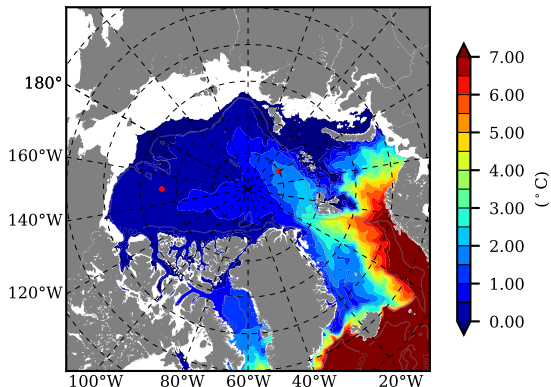

BCTTWINERA5SS AW Max Temp over 2007

AW Max Temp from PHC 3.0

BCTTWINERA5SS AW Max Temp depth

AW Max Temp depth from PHC 3.0