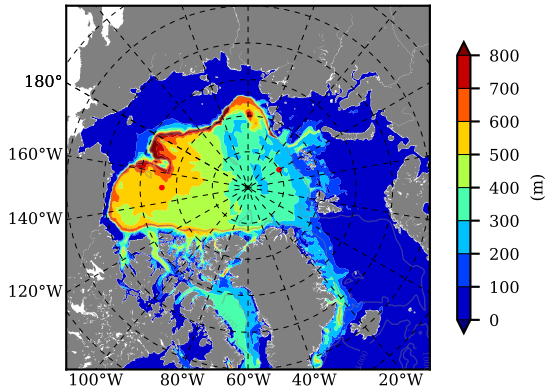

BCTTWINERA5SS AW Max Temp over 2007

AW Max Temp from PHC 3.0

BCTTWINERA5SS AW Max Temp depth

AW Max Temp depth from PHC 3.0