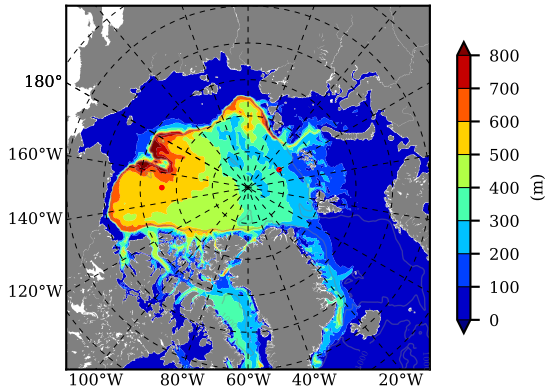

BCTTWINERA5SS AW Max Temp over 2008

AW Max Temp from PHC 3.0

BCTTWINERA5SS AW Max Temp depth

AW Max Temp depth from PHC 3.0