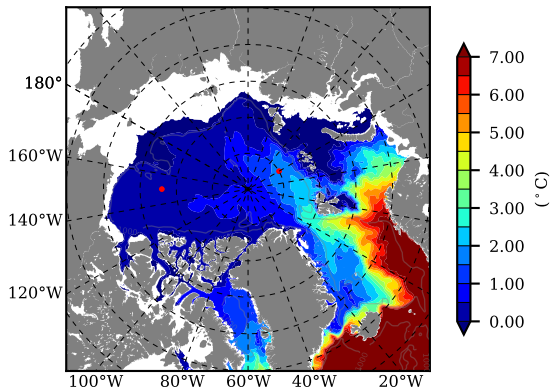

BCTTWINERA5SS AW Max Temp over 2008

AW Max Temp from PHC 3.0

BCTTWINERA5SS AW Max Temp depth

AW Max Temp depth from PHC 3.0