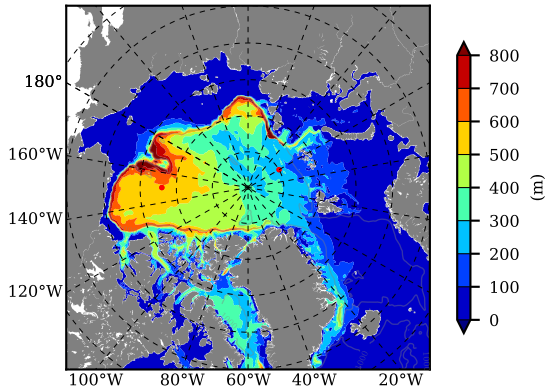

BCTTWINERA5SS AW Max Temp over
2009

AW Max Temp from
PHC 3.0

BCTTWINERA5SS AW Max Temp depth

AW Max Temp depth from
PHC 3.0