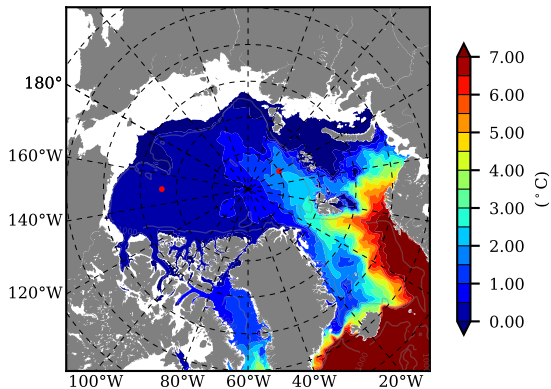

BCTTWINERA5SS AW Max Temp over
2009

AW Max Temp from
PHC 3.0

BCTTWINERA5SS AW Max Temp depth

AW Max Temp depth from
PHC 3.0