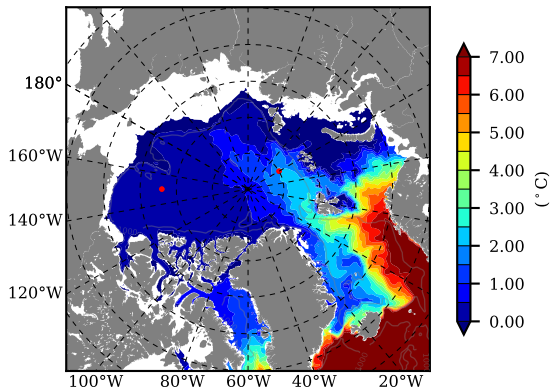

BCTTWINERA5SS AW Max Temp over
2010

AW Max Temp from
PHC 3.0

BCTTWINERA5SS AW Max Temp depth

AW Max Temp depth from
PHC 3.0