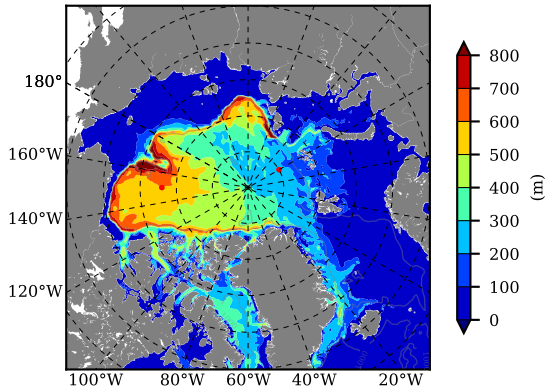

BCTTWINERA5SS AW Max Temp over
2010

AW Max Temp from
PHC 3.0

BCTTWINERA5SS AW Max Temp depth

AW Max Temp depth from
PHC 3.0