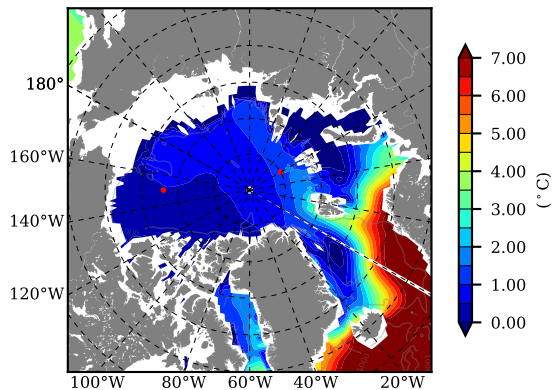

BCTTWINERA5SS AW Max Temp over 2011

AW Max Temp from PHC 3.0

BCTTWINERA5SS AW Max Temp depth

AW Max Temp depth from PHC 3.0