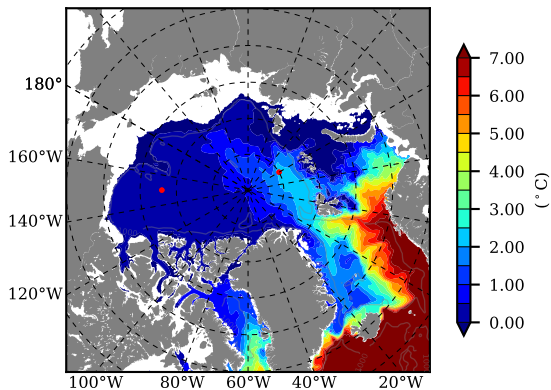

BCTTWINERA5SS AW Max Temp over 2011

AW Max Temp from PHC 3.0

BCTTWINERA5SS AW Max Temp depth

AW Max Temp depth from PHC 3.0