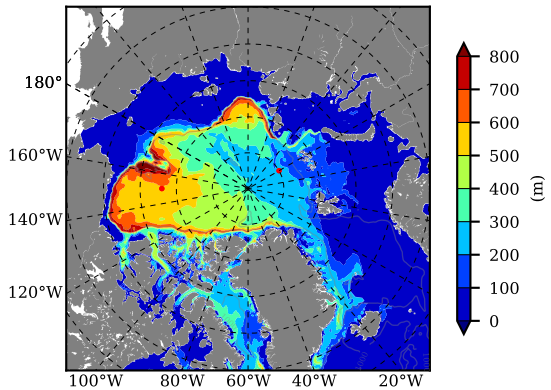

BCTTWINERA5SS AW Max Temp over 2011

AW Max Temp from PHC 3.0

BCTTWINERA5SS AW Max Temp depth

AW Max Temp depth from PHC 3.0