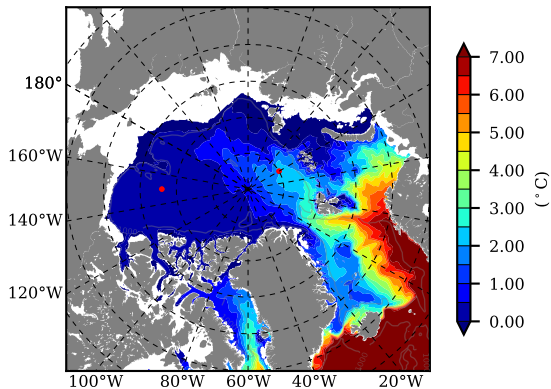

BCTTWINERA5SS AW Max Temp over
2012

AW Max Temp from
PHC 3.0

BCTTWINERA5SS AW Max Temp depth

AW Max Temp depth from
PHC 3.0