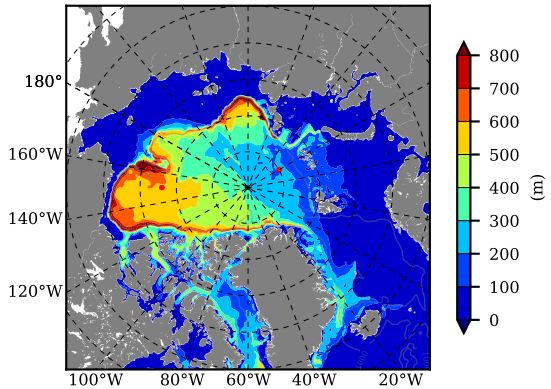

BCTTWINERA5SS AW Max Temp over
2012

AW Max Temp from
PHC 3.0

BCTTWINERA5SS AW Max Temp depth

AW Max Temp depth from
PHC 3.0