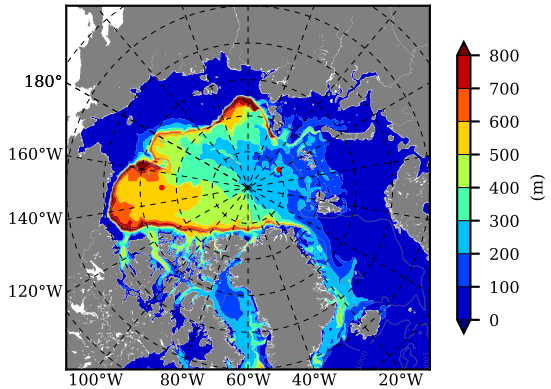

BCTTWINERA5SS AW Max Temp over 2013

AW Max Temp from PHC 3.0

BCTTWINERA5SS AW Max Temp depth

AW Max Temp depth from PHC 3.0