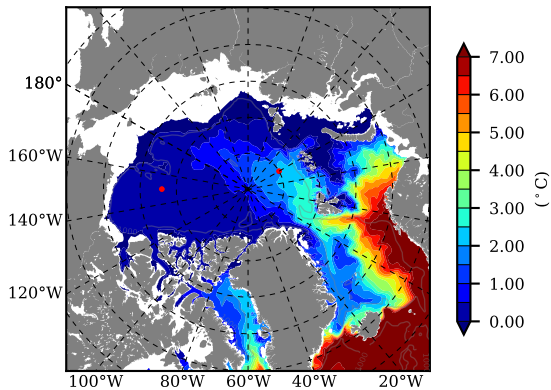

BCTTWINERA5SS AW Max Temp over 2013

AW Max Temp from PHC 3.0

BCTTWINERA5SS AW Max Temp depth

AW Max Temp depth from PHC 3.0