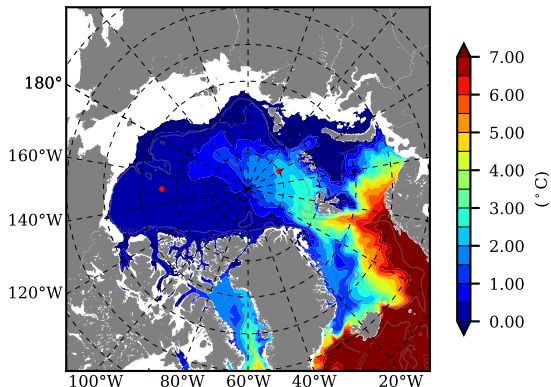

BCTTWINERA5SS AW Max Temp over 2014

AW Max Temp from PHC 3.0

BCTTWINERA5SS AW Max Temp depth

AW Max Temp depth from PHC 3.0