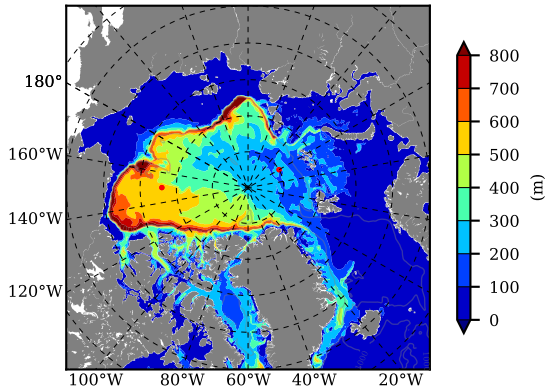

BCTTWINERA5SS AW Max Temp over 2014

AW Max Temp from PHC 3.0

BCTTWINERA5SS AW Max Temp depth

AW Max Temp depth from PHC 3.0