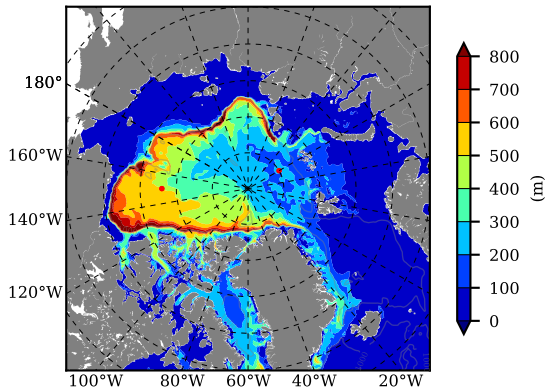

BCTTWINERA5SS AW Max Temp over 2015

AW Max Temp from PHC 3.0

BCTTWINERA5SS AW Max Temp depth

AW Max Temp depth from PHC 3.0