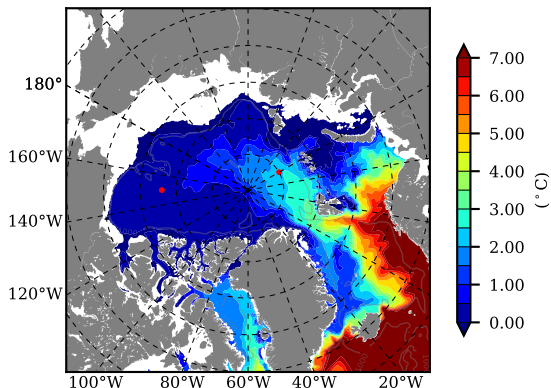

BCTTWINERA5SS AW Max Temp over 2015

AW Max Temp from PHC 3.0

BCTTWINERA5SS AW Max Temp depth

AW Max Temp depth from PHC 3.0