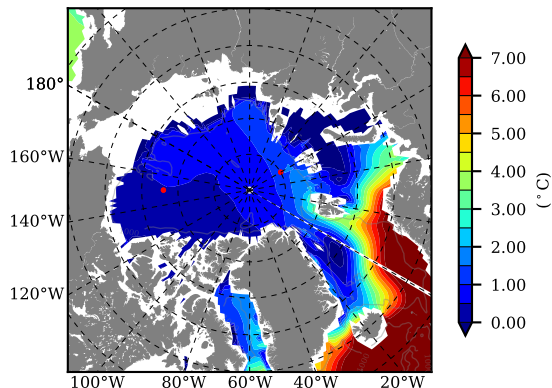

BCTTWINERA5SS AW Max Temp over 2015

AW Max Temp from PHC 3.0

BCTTWINERA5SS AW Max Temp depth

AW Max Temp depth from PHC 3.0