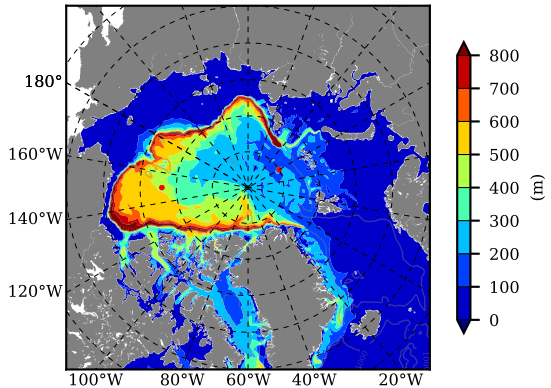

BCTTWINERA5SS AW Max Temp over 2016

AW Max Temp from PHC 3.0

BCTTWINERA5SS AW Max Temp depth

AW Max Temp depth from PHC 3.0