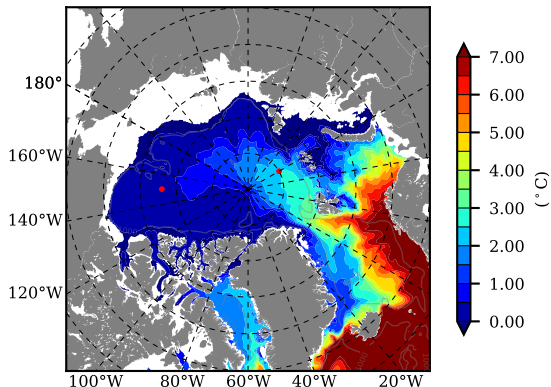

BCTTWINERA5SS AW Max Temp over 2016

AW Max Temp from PHC 3.0

BCTTWINERA5SS AW Max Temp depth

AW Max Temp depth from PHC 3.0