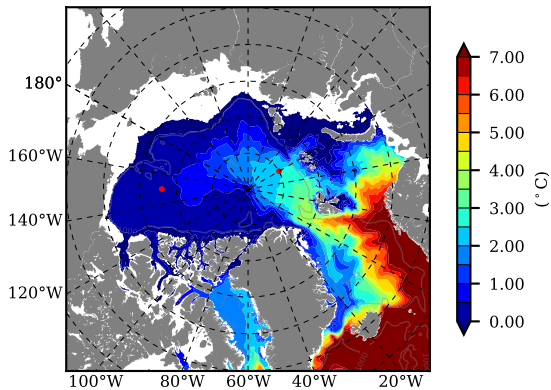

BCTTWINERA5SS AW Max Temp over 2017

AW Max Temp from PHC 3.0

BCTTWINERA5SS AW Max Temp depth

AW Max Temp depth from PHC 3.0