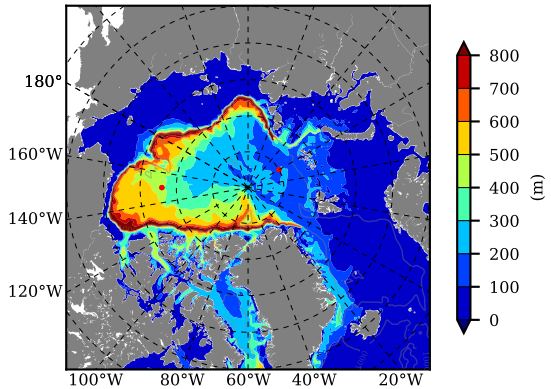

BCTTWINERA5SS AW Max Temp over 2017

AW Max Temp from PHC 3.0

BCTTWINERA5SS AW Max Temp depth

AW Max Temp depth from PHC 3.0