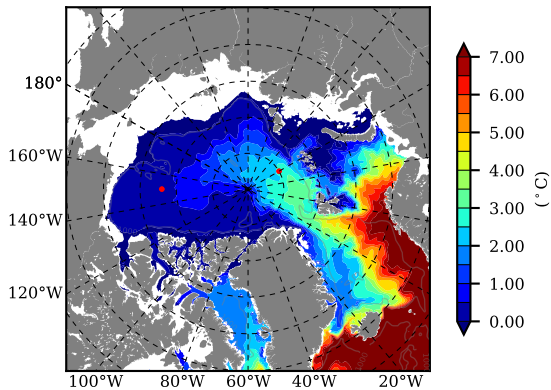

BCTTWINERA5SS AW Max Temp over 2018

AW Max Temp from PHC 3.0

BCTTWINERA5SS AW Max Temp depth

AW Max Temp depth from PHC 3.0