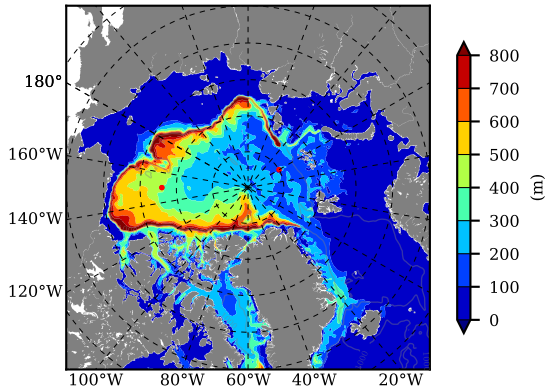

BCTTWINERA5SS AW Max Temp over 2018

AW Max Temp from PHC 3.0

BCTTWINERA5SS AW Max Temp depth

AW Max Temp depth from PHC 3.0