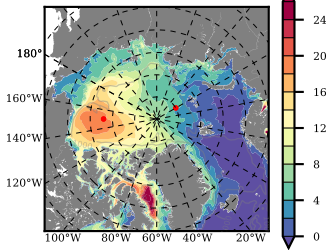

BCTTWINERA5SS mean FWC (m) over 1995

Mean FWC (m) from BG Obs Sys. (Proshutinsky et al. GRL2018) over year 2003-2017

Mean FWC (m) from Init State

BCTTWINERA5SS mean SSH anomaly

Mean DOT from Armitage et al. 2017 2003-2014