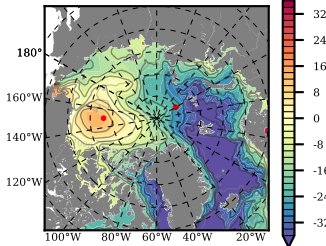

BCTTWINERA5SS mean FWC (m) over 1995

Mean FWC (m) from BG Obs Sys. (Proshutinsky et al. GRL2018) over year 2003-2017

Mean FWC (m) from Init State

BCTTWINERA5SS mean SSH anomaly

Mean DOT from Armitage et al. 2017 2003-2014