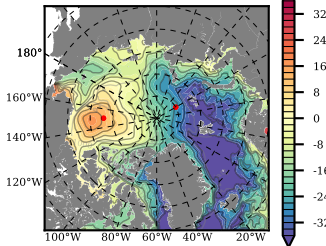

BCTTWINERA5SS mean FWC (m) over 1996

Mean FWC (m) from BG Obs Sys. (Proshutinsky et al. GRL2018) over year 2003-2017

Mean FWC (m) from Init State

BCTTWINERA5SS mean SSH anomaly

Mean DOT from Armitage et al. 2017 2003-2014