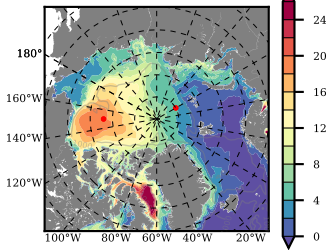

BCTTWINERA5SS mean FWC (m) over 1996

Mean FWC (m) from BG Obs Sys. (Proshutinsky et al. GRL2018) over year 2003-2017

Mean FWC (m) from Init State

BCTTWINERA5SS mean SSH anomaly

Mean DOT from Armitage et al. 2017 2003-2014