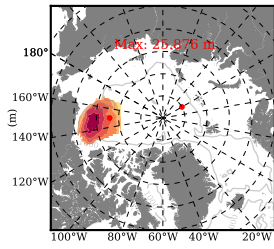

BCTTWINERA5SS mean FWC (m) over 1997

Mean FWC (m) from BG Obs Sys. (Proshutinsky et al. GRL2018) over year 2003-2017

Mean FWC (m) from Init State

BCTTWINERA5SS mean SSH anomaly

Mean DOT from Armitage et al. 2017 2003-2014