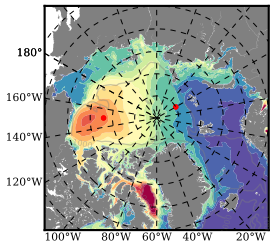

BCTTWINERA5SS mean FWC (m) over 1997

Mean FWC (m) from BG Obs Sys. (Proshutinsky et al. GRL2018) over year 2003-2017

Mean FWC (m) from Init State

BCTTWINERA5SS mean SSH anomaly

Mean DOT from Armitage et al. 2017 2003-2014