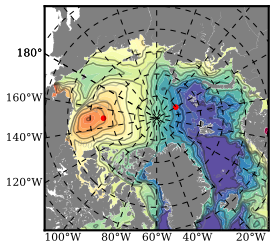

BCTTWINERA5SS mean FWC (m) over 1997

Mean FWC (m) from BG Obs Sys. (Proshutinsky et al. GRL2018) over year 2003-2017

Mean FWC (m) from Init State

BCTTWINERA5SS mean SSH anomaly

Mean DOT from Armitage et al. 2017 2003-2014