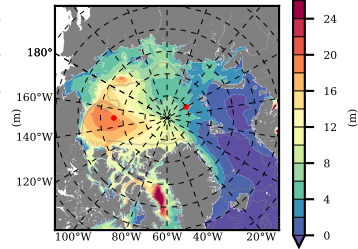

BCTTWINERA5SS mean FWC (m) over 1997

Mean FWC (m) from BG Obs Sys. (Proshutinsky et al. GRL2018) over year 2003-2017

Mean FWC (m) from Init State

BCTTWINERA5SS mean SSH anomaly

Mean DOT from Armitage et al. 2017 2003-2014