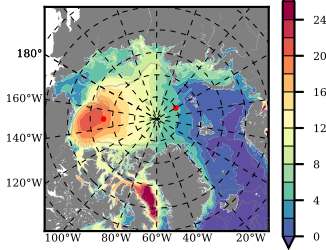

BCTTWINERA5SS mean FWC (m) over 1998

Mean FWC (m) from BG Obs Sys. (Proshutinsky et al. GRL2018) over year 2003-2017

Mean FWC (m) from Init State

BCTTWINERA5SS mean SSH anomaly

Mean DOT from Armitage et al. 2017 2003-2014