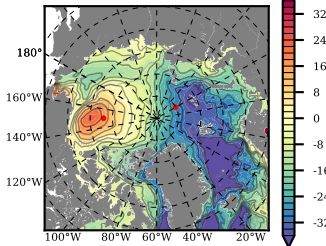

BCTTWINERA5SS mean FWC (m) over 1998

Mean FWC (m) from BG Obs Sys. (Proshutinsky et al. GRL2018) over year 2003-2017

Mean FWC (m) from Init State

BCTTWINERA5SS mean SSH anomaly

Mean DOT from Armitage et al. 2017 2003-2014