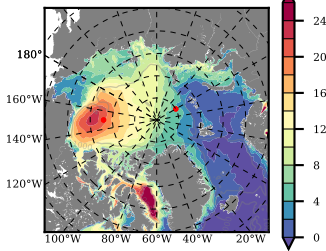

BCTTWINERA5SS mean FWC (m) over 1999

Mean FWC (m) from BG Obs Sys. (Proshutinsky et al. GRL2018) over year 2003-2017

Mean FWC (m) from Init State

BCTTWINERA5SS mean SSH anomaly

Mean DOT from Armitage et al. 2017 2003-2014