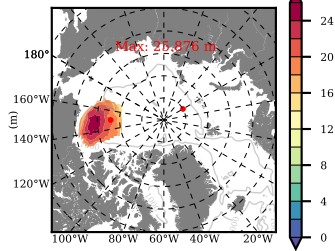

BCTTWINERA5SS mean FWC (m) over 1999

Mean FWC (m) from BG Obs Sys. (Proshutinsky et al. GRL2018) over year 2003-2017

Mean FWC (m) from Init State

BCTTWINERA5SS mean SSH anomaly

Mean DOT from Armitage et al. 2017 2003-2014