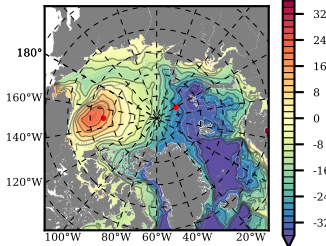

BCTTWINERA5SS mean FWC (m) over 1999

Mean FWC (m) from BG Obs Sys. (Proshutinsky et al. GRL2018) over year 2003-2017

Mean FWC (m) from Init State

BCTTWINERA5SS mean SSH anomaly

Mean DOT from Armitage et al. 2017 2003-2014