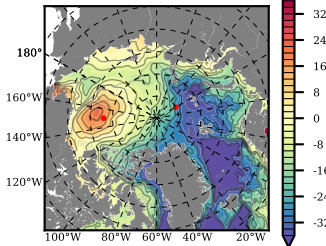

BCTTWINERA5SS mean FWC (m) over 2000

Mean FWC (m) from BG Obs Sys. (Proshutinsky et al. GRL2018) over year 2003-2017

Mean FWC (m) from Init State

BCTTWINERA5SS mean SSH anomaly

Mean DOT from Armitage et al. 2017 2003-2014