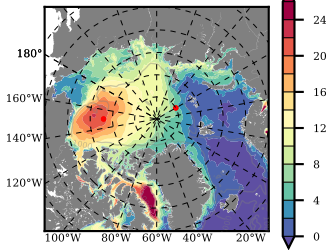

BCTTWINERA5SS mean FWC (m) over 2000

Mean FWC (m) from BG Obs Sys. (Proshutinsky et al. GRL2018) over year 2003-2017

Mean FWC (m) from Init State

BCTTWINERA5SS mean SSH anomaly

Mean DOT from Armitage et al. 2017 2003-2014