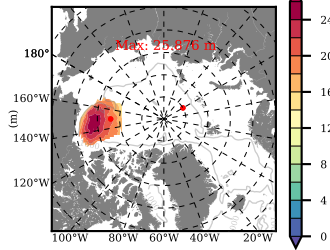

BCTTWINERA5SS mean FWC (m) over 2000

Mean FWC (m) from BG Obs Sys. (Proshutinsky et al. GRL2018) over year 2003-2017

Mean FWC (m) from Init State

BCTTWINERA5SS mean SSH anomaly

Mean DOT from Armitage et al. 2017 2003-2014