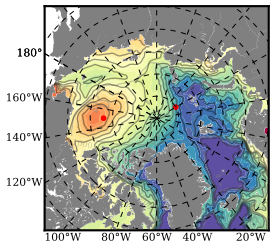

BCTTWINERA5SS mean FWC (m) over 2001

Mean FWC (m) from BG Obs Sys. (Proshutinsky et al. GRL2018) over year 2003-2017

Mean FWC (m) from Init State

BCTTWINERA5SS mean SSH anomaly

Mean DOT from Armitage et al. 2017 2003-2014