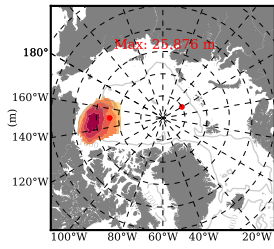

BCTTWINERA5SS mean FWC (m) over 2001

Mean FWC (m) from BG Obs Sys. (Proshutinsky et al. GRL2018) over year 2003-2017

Mean FWC (m) from Init State

BCTTWINERA5SS mean SSH anomaly

Mean DOT from Armitage et al. 2017 2003-2014