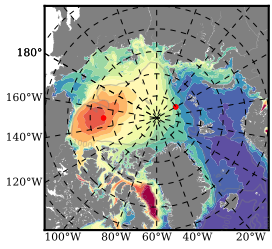

BCTTWINERA5SS mean FWC (m) over 2001

Mean FWC (m) from BG Obs Sys. (Proshutinsky et al. GRL2018) over year 2003-2017

Mean FWC (m) from Init State

BCTTWINERA5SS mean SSH anomaly

Mean DOT from Armitage et al. 2017 2003-2014