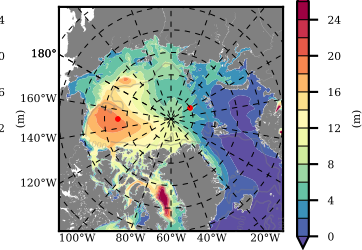

BCTTWINERA5SS mean FWC (m) over 2002

Mean FWC (m) from BG Obs Sys. (Proshutinsky et al. GRL2018) over year 2003-2017

Mean FWC (m) from Init State

BCTTWINERA5SS mean SSH anomaly

Mean DOT from Armitage et al. 2017 2003-2014