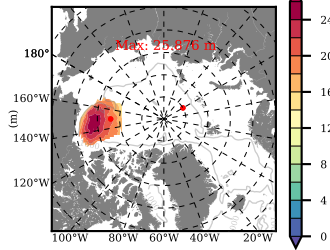

BCTTWINERA5SS mean FWC (m) over 2002

Mean FWC (m) from BG Obs Sys. (Proshutinsky et al. GRL2018) over year 2003-2017

Mean FWC (m) from Init State

BCTTWINERA5SS mean SSH anomaly

Mean DOT from Armitage et al. 2017 2003-2014