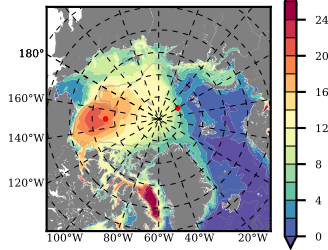

BCTTWINERA5SS mean FWC (m) over 2002

Mean FWC (m) from BG Obs Sys. (Proshutinsky et al. GRL2018) over year 2003-2017

Mean FWC (m) from Init State

BCTTWINERA5SS mean SSH anomaly

Mean DOT from Armitage et al. 2017 2003-2014