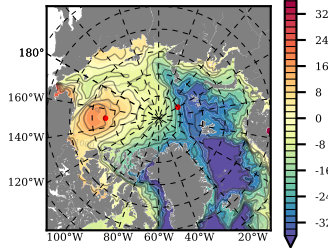

BCTTWINERA5SS mean FWC (m) over 2002

Mean FWC (m) from BG Obs Sys. (Proshutinsky et al. GRL2018) over year 2003-2017

Mean FWC (m) from Init State

BCTTWINERA5SS mean SSH anomaly

Mean DOT from Armitage et al. 2017 2003-2014