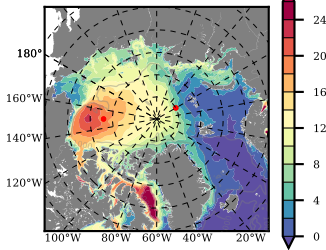

BCTTWINERA5SS mean FWC (m) over 2003

Mean FWC (m) from BG Obs Sys. (Proshutinsky et al. GRL2018) over year 2003

Mean FWC (m) from Init State

BCTTWINERA5SS mean SSH anomaly

Mean DOT from Armitage et al. 2017 2003