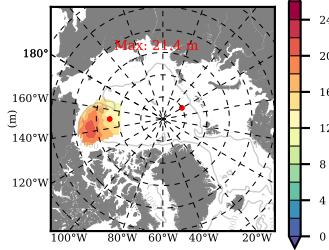

BCTTWINERA5SS mean FWC (m) over 2003

Mean FWC (m) from BG Obs Sys. (Proshutinsky et al. GRL2018) over year 2003

Mean FWC (m) from Init State

BCTTWINERA5SS mean SSH anomaly

Mean DOT from Armitage et al. 2017 2003