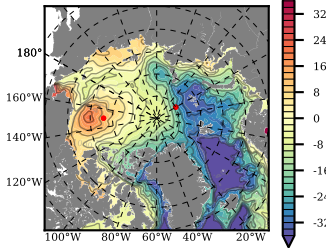

BCTTWINERA5SS mean FWC (m) over 2003

Mean FWC (m) from BG Obs Sys. (Proshutinsky et al. GRL2018) over year 2003

Mean FWC (m) from Init State

BCTTWINERA5SS mean SSH anomaly

Mean DOT from Armitage et al. 2017 2003