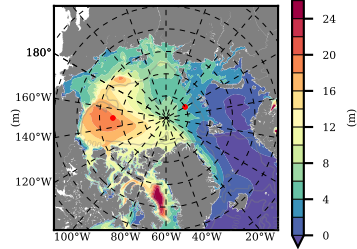

BCTTWINERA5SS mean FWC (m) over 2004

Mean FWC (m) from BG Obs Sys. (Proshutinsky et al. GRL2018) over year 2004

Mean FWC (m) from Init State

BCTTWINERA5SS mean SSH anomaly

Mean DOT from Armitage et al. 2017 2004