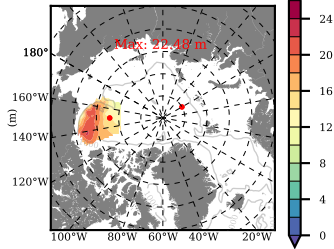

BCTTWINERA5SS mean FWC (m) over 2004

Mean FWC (m) from BG Obs Sys. (Proshutinsky et al. GRL2018) over year 2004

Mean FWC (m) from Init State

BCTTWINERA5SS mean SSH anomaly

Mean DOT from Armitage et al. 2017 2004