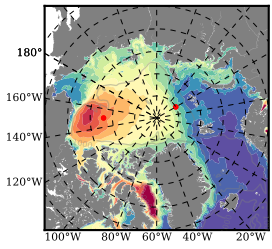

BCTTWINERA5SS mean FWC (m) over 2004

Mean FWC (m) from BG Obs Sys. (Proshutinsky et al. GRL2018) over year 2004

Mean FWC (m) from Init State

BCTTWINERA5SS mean SSH anomaly

Mean DOT from Armitage et al. 2017 2004