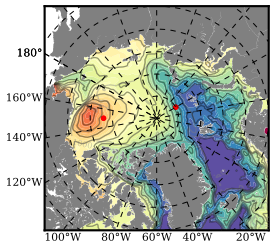

BCTTWINERA5SS mean FWC (m) over 2004

Mean FWC (m) from BG Obs Sys. (Proshutinsky et al. GRL2018) over year 2004

Mean FWC (m) from Init State

BCTTWINERA5SS mean SSH anomaly

Mean DOT from Armitage et al. 2017 2004