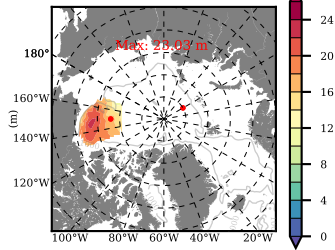

BCTTWINERA5SS mean FWC (m) over 2005

Mean FWC (m) from BG Obs Sys. (Proshutinsky et al. GRL2018) over year 2005

Mean FWC (m) from Init State

BCTTWINERA5SS mean SSH anomaly

Mean DOT from Armitage et al. 2017 2005