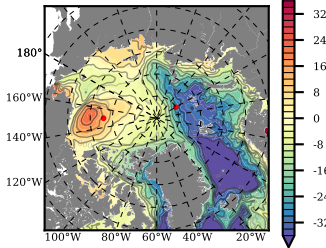

BCTTWINERA5SS mean FWC (m) over 2005

Mean FWC (m) from BG Obs Sys. (Proshutinsky et al. GRL2018) over year 2005

Mean FWC (m) from Init State

BCTTWINERA5SS mean SSH anomaly

Mean DOT from Armitage et al. 2017 2005