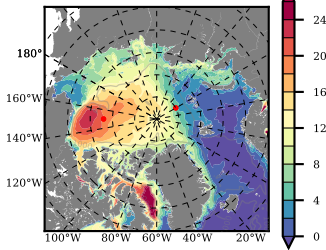

BCTTWINERA5SS mean FWC (m) over 2005

Mean FWC (m) from BG Obs Sys. (Proshutinsky et al. GRL2018) over year 2005

Mean FWC (m) from Init State

BCTTWINERA5SS mean SSH anomaly

Mean DOT from Armitage et al. 2017 2005