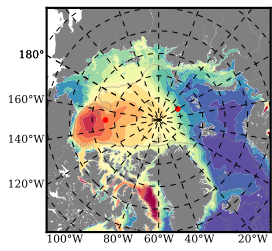

BCTTWINERA5SS mean FWC (m) over 2006

Mean FWC (m) from BG Obs Sys. (Proshutinsky et al. GRL2018) over year 2006

Mean FWC (m) from Init State

BCTTWINERA5SS mean SSH anomaly

Mean DOT from Armitage et al. 2017 2006