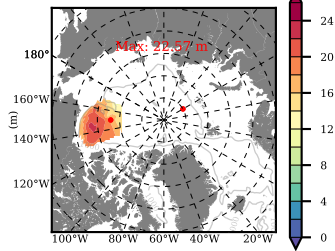

BCTTWINERA5SS mean FWC (m) over 2006

Mean FWC (m) from BG Obs Sys. (Proshutinsky et al. GRL2018) over year 2006

Mean FWC (m) from Init State

BCTTWINERA5SS mean SSH anomaly

Mean DOT from Armitage et al. 2017 2006