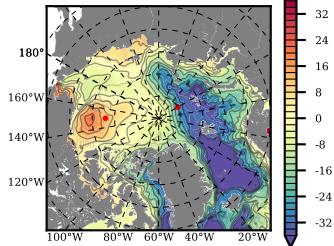

BCTTWINERA5SS mean FWC (m) over 2006

Mean FWC (m) from BG Obs Sys. (Proshutinsky et al. GRL2018) over year 2006

Mean FWC (m) from Init State

BCTTWINERA5SS mean SSH anomaly

Mean DOT from Armitage et al. 2017 2006