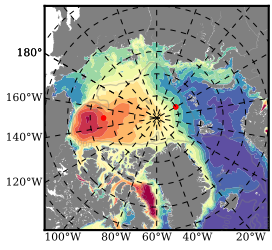

BCTTWINERA5SS mean FWC (m) over 2007

Mean FWC (m) from BG Obs Sys. (Proshutinsky et al. GRL2018) over year 2007

Mean FWC (m) from Init State

BCTTWINERA5SS mean SSH anomaly

Mean DOT from Armitage et al. 2017 2007