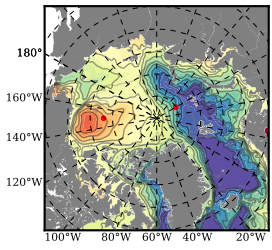

BCTTWINERA5SS mean FWC (m) over 2007

Mean FWC (m) from BG Obs Sys. (Proshutinsky et al. GRL2018) over year 2007

Mean FWC (m) from Init State

BCTTWINERA5SS mean SSH anomaly

Mean DOT from Armitage et al. 2017 2007