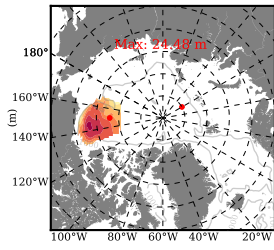

BCTTWINERA5SS mean FWC (m) over 2007

Mean FWC (m) from BG Obs Sys. (Proshutinsky et al. GRL2018) over year 2007

Mean FWC (m) from Init State

BCTTWINERA5SS mean SSH anomaly

Mean DOT from Armitage et al. 2017 2007