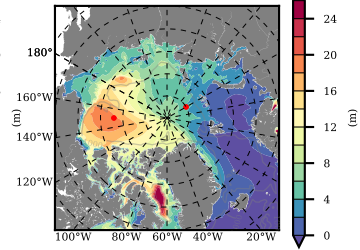

BCTTWINERA5SS mean FWC (m) over 2007

Mean FWC (m) from BG Obs Sys. (Proshutinsky et al. GRL2018) over year 2007

Mean FWC (m) from Init State

BCTTWINERA5SS mean SSH anomaly

Mean DOT from Armitage et al. 2017 2007