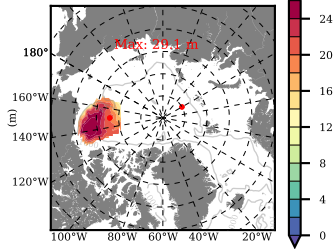

BCTTWINERA5SS mean FWC (m) over 2008

Mean FWC (m) from BG Obs Sys. (Proshutinsky et al. GRL2018) over year 2008

Mean FWC (m) from Init State

BCTTWINERA5SS mean SSH anomaly

Mean DOT from Armitage et al. 2017 2008