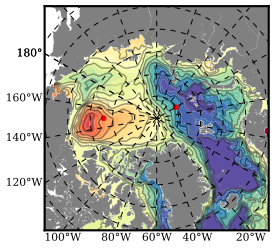

BCTTWINERA5SS mean FWC (m) over 2008

Mean FWC (m) from BG Obs Sys. (Proshutinsky et al. GRL2018) over year 2008

Mean FWC (m) from Init State

BCTTWINERA5SS mean SSH anomaly

Mean DOT from Armitage et al. 2017 2008