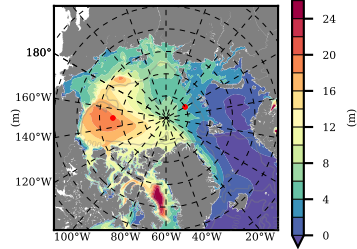

BCTTWINERA5SS mean FWC (m) over 2008

Mean FWC (m) from BG Obs Sys. (Proshutinsky et al. GRL2018) over year 2008

Mean FWC (m) from Init State

BCTTWINERA5SS mean SSH anomaly

Mean DOT from Armitage et al. 2017 2008