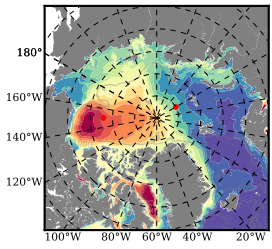

BCTTWINERA5SS mean FWC (m) over 2008

Mean FWC (m) from BG Obs Sys. (Proshutinsky et al. GRL2018) over year 2008

Mean FWC (m) from Init State

BCTTWINERA5SS mean SSH anomaly

Mean DOT from Armitage et al. 2017 2008