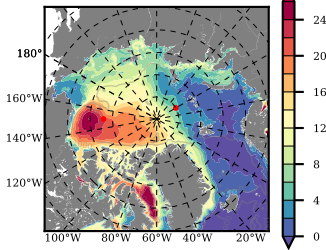

BCTTWINERA5SS mean FWC (m) over 2009

Mean FWC (m) from BG Obs Sys. (Proshutinsky et al. GRL2018) over year 2009

Mean FWC (m) from Init State

BCTTWINERA5SS mean SSH anomaly

Mean DOT from Armitage et al. 2017 2009