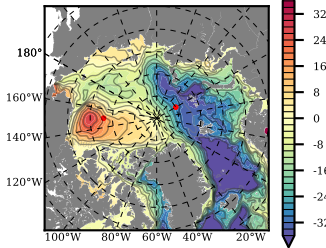

BCTTWINERA5SS mean FWC (m) over 2009

Mean FWC (m) from BG Obs Sys. (Proshutinsky et al. GRL2018) over year 2009

Mean FWC (m) from Init State

BCTTWINERA5SS mean SSH anomaly

Mean DOT from Armitage et al. 2017 2009