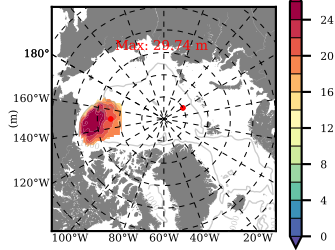

BCTTWINERA5SS mean FWC (m) over 2009

Mean FWC (m) from BG Obs Sys. (Proshutinsky et al. GRL2018) over year 2009

Mean FWC (m) from Init State

BCTTWINERA5SS mean SSH anomaly

Mean DOT from Armitage et al. 2017 2009