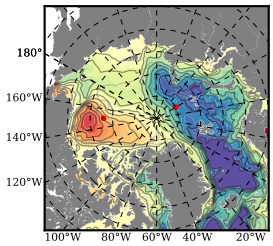

BCTTWINERA5SS mean FWC (m) over 2010

Mean FWC (m) from BG Obs Sys. (Proshutinsky et al. GRL2018) over year 2010

Mean FWC (m) from Init State

BCTTWINERA5SS mean SSH anomaly

Mean DOT from Armitage et al. 2017 2010