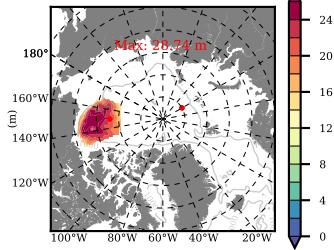

BCTTWINERA5SS mean FWC (m) over 2010

Mean FWC (m) from BG Obs Sys. (Proshutinsky et al. GRL2018) over year 2010

Mean FWC (m) from Init State

BCTTWINERA5SS mean SSH anomaly

Mean DOT from Armitage et al. 2017 2010