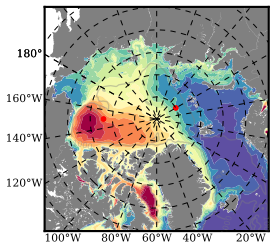

BCTTWINERA5SS mean FWC (m) over 2010

Mean FWC (m) from BG Obs Sys. (Proshutinsky et al. GRL2018) over year 2010

Mean FWC (m) from Init State

BCTTWINERA5SS mean SSH anomaly

Mean DOT from Armitage et al. 2017 2010