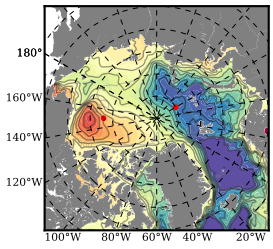

BCTTWINERA5SS mean FWC (m) over 2011

Mean FWC (m) from BG Obs Sys. (Proshutinsky et al. GRL2018) over year 2011

Mean FWC (m) from Init State

BCTTWINERA5SS mean SSH anomaly

Mean DOT from Armitage et al. 2017 2011