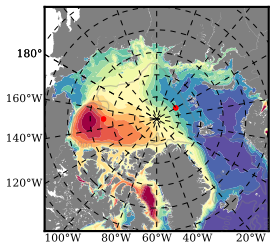

BCTTWINERA5SS mean FWC (m) over 2011

Mean FWC (m) from BG Obs Sys. (Proshutinsky et al. GRL2018) over year 2011

Mean FWC (m) from Init State

BCTTWINERA5SS mean SSH anomaly

Mean DOT from Armitage et al. 2017 2011