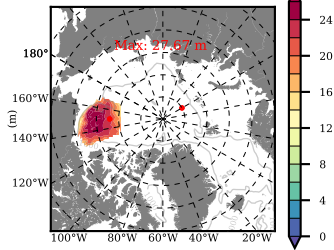

BCTTWINERA5SS mean FWC (m) over 2011

Mean FWC (m) from BG Obs Sys. (Proshutinsky et al. GRL2018) over year 2011

Mean FWC (m) from Init State

BCTTWINERA5SS mean SSH anomaly

Mean DOT from Armitage et al. 2017 2011