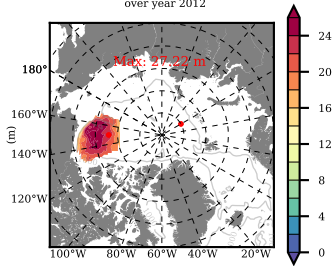

BCTTWINERA5SS mean FWC (m) over 2012

Mean FWC (m) from BG Obs Sys. (Proshutinsky et al. GRL2018) over year 2012

Mean FWC (m) from Init State

BCTTWINERA5SS mean SSH anomaly

Mean DOT from Armitage et al. 2017 2012