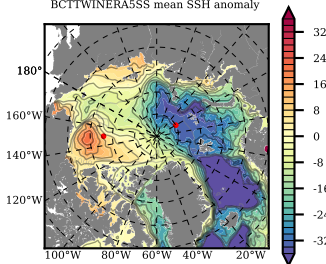

BCTTWINERA5SS mean FWC (m) over 2012

Mean FWC (m) from BG Obs Sys. (Proshutinsky et al. GRL2018) over year 2012

Mean FWC (m) from Init State

BCTTWINERA5SS mean SSH anomaly

Mean DOT from Armitage et al. 2017 2012