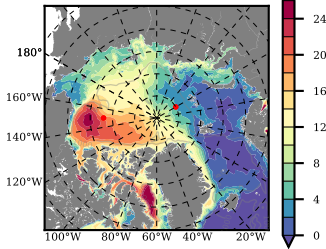

BCTTWINERA5SS mean FWC (m) over 2012

Mean FWC (m) from BG Obs Sys. (Proshutinsky et al. GRL2018) over year 2012

Mean FWC (m) from Init State

BCTTWINERA5SS mean SSH anomaly

Mean DOT from Armitage et al. 2017 2012